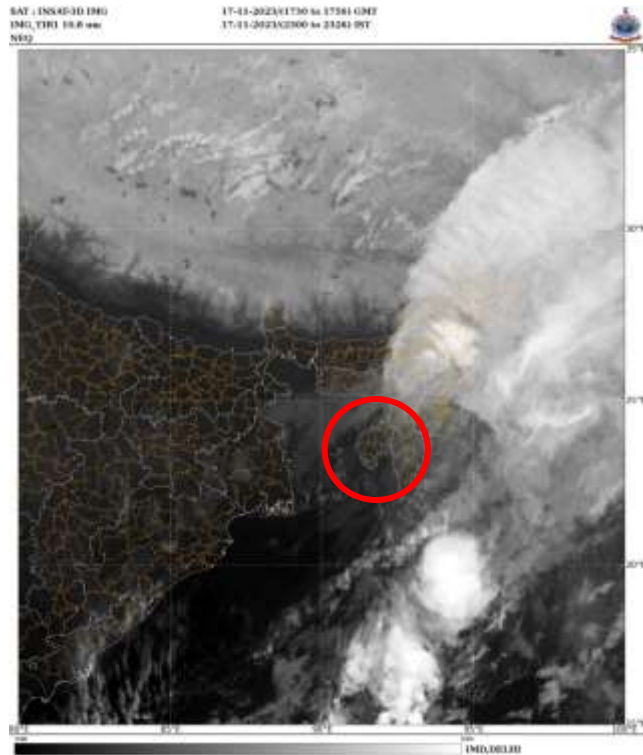

SATELLITE FIX BULLETIN

17.11.2023 TIME 1800 UTC

TCIN50 DEMS 171800

A. VORTEX (MIDHILI)

B. 17/1800Z

C. 23.5N

D. 91.5E

E. OVERLAND

F. INSAT-3D / 3DR

F. IR

G. REMARKS: CONVECTION ASSOCIATED WITH THE SYSTEM DECREASED DURING LAST 06 HOURS (.)

TOO 17/2350 EF=

NNNN