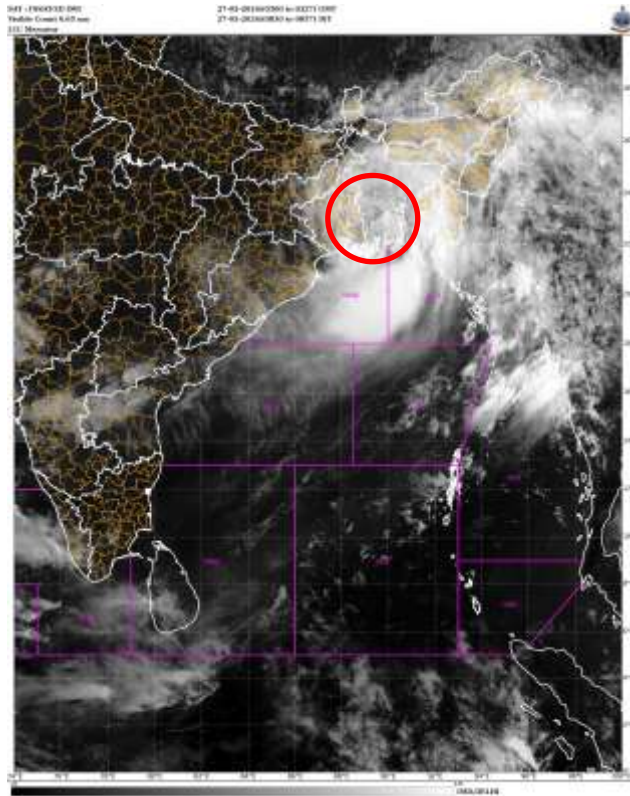

SATELLITE FIX BULLETIN

27.05.2024 TIME 0300 UTC

A. VORTEX (REMAL)

B. 27/0300Z

C. 22.8N

D. 89.2E

E. OVERLAND

F. INSAT-3D / 3DR/ SSMIS

F. IR /VIS/MICRO

G. REMARKS: NIL

H. ADDITIONAL POSITONS:

F-16 SSMIS AT 00:12 UTC DEPICTS CENTER NEAR 22.7N/89.0E.

TOO 27/0950 EF

NNNN