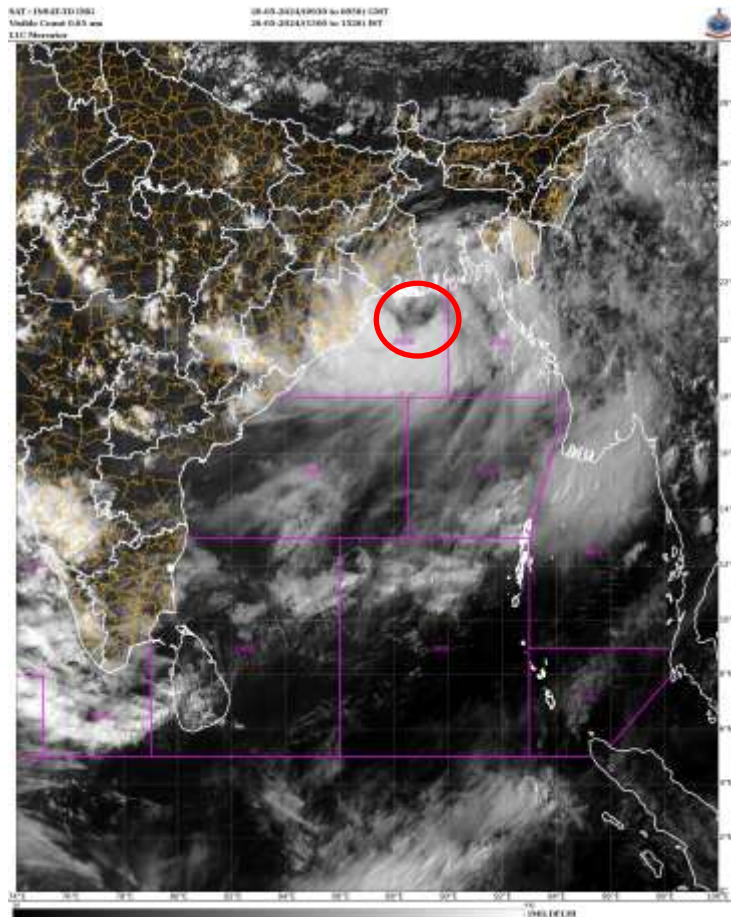

SATELLITE FIX BULLETIN

26.05.2024 TIME 0900 UTC

A. VORTEX (REMAL)

B. 26/0900Z

C. 20.7N

D. 89.2E

E. T3.5/3.5

F. INSAT-3D / 3DR

F. VIS / IR

G. REMARKS: THE SYSTEM MOVED NORTHLY DURING LAST 3 HRS.

H. ADDITIONAL POSITONS: NIL

TOO 26/1550 EF

NNNN