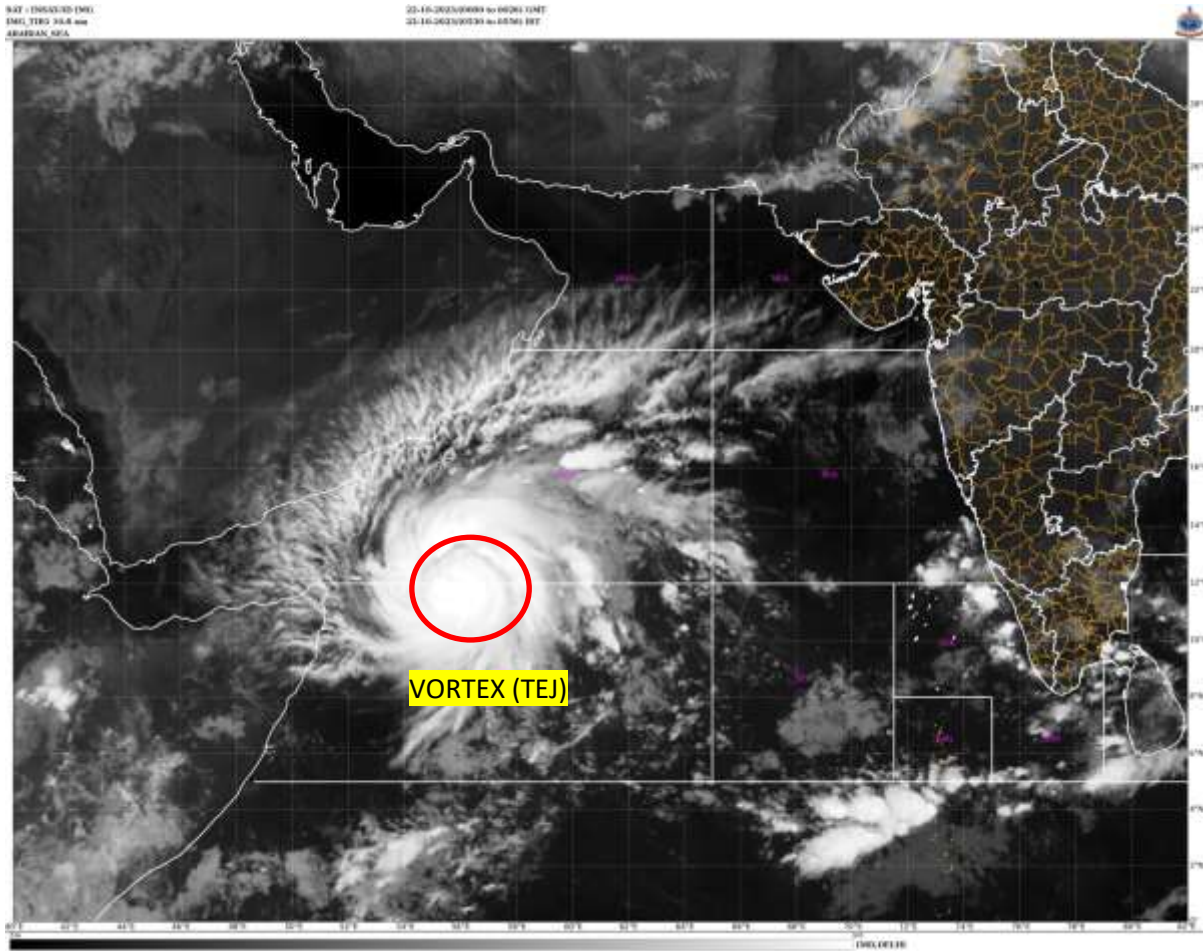

SATELLITE FIX BULLETIN

22.10.2023 TIME 0000 UTC

TCIN50 DEMS 220000

A. VORTEX (TEJ)

B. 22/0000Z

C. 12.0N

D. 55.8E

E. T4.5/4.5

F. INSAT-3D / 3DR

F. IR

G. REMARKS:

**THE SYSTEM HAS MOVED NORTHWESTWARDS DURING LAST 06 HRS
(.) RAGGED EYE IS SEEN IN IR IMAGERY (.)**

H. ADDITIONAL POSITION: NIL

TOO 22/0650 EF=

NNNN