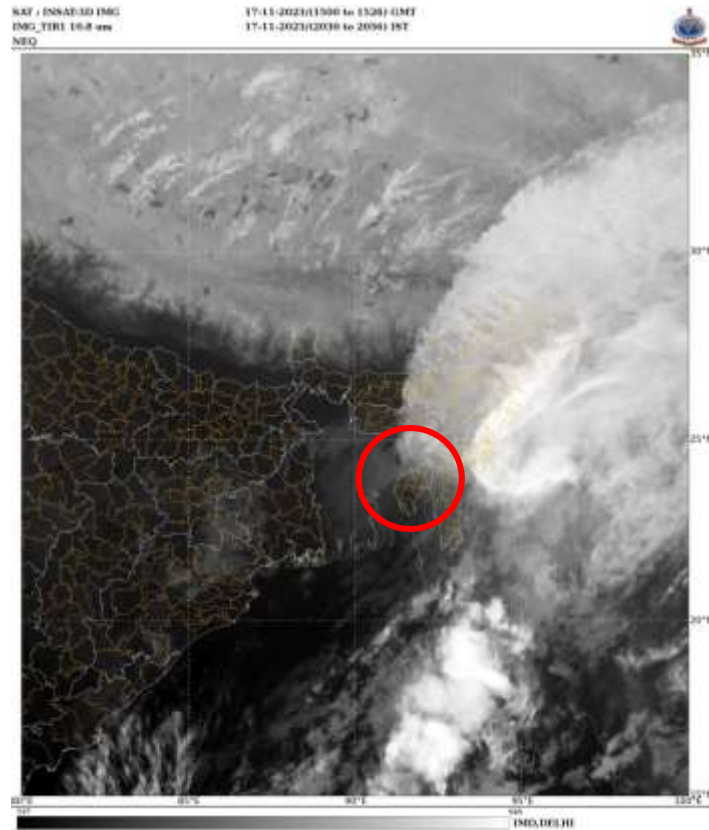

SATELLITE FIX BULLETIN

17.11.2023 TIME 1500 UTC

TCIN50 DEMS 171500

A. VORTEX (MIDHILI)

B. 17/1500Z

C. 23.3N

D. 91.3E

E. OVERLAND

F. INSAT-3D / 3DR

F. IR

G. REMARKS: CONVECTION DECREASED DURING LAST 03 HOURS (.)

TOO 17/2150 EF=

NNNN