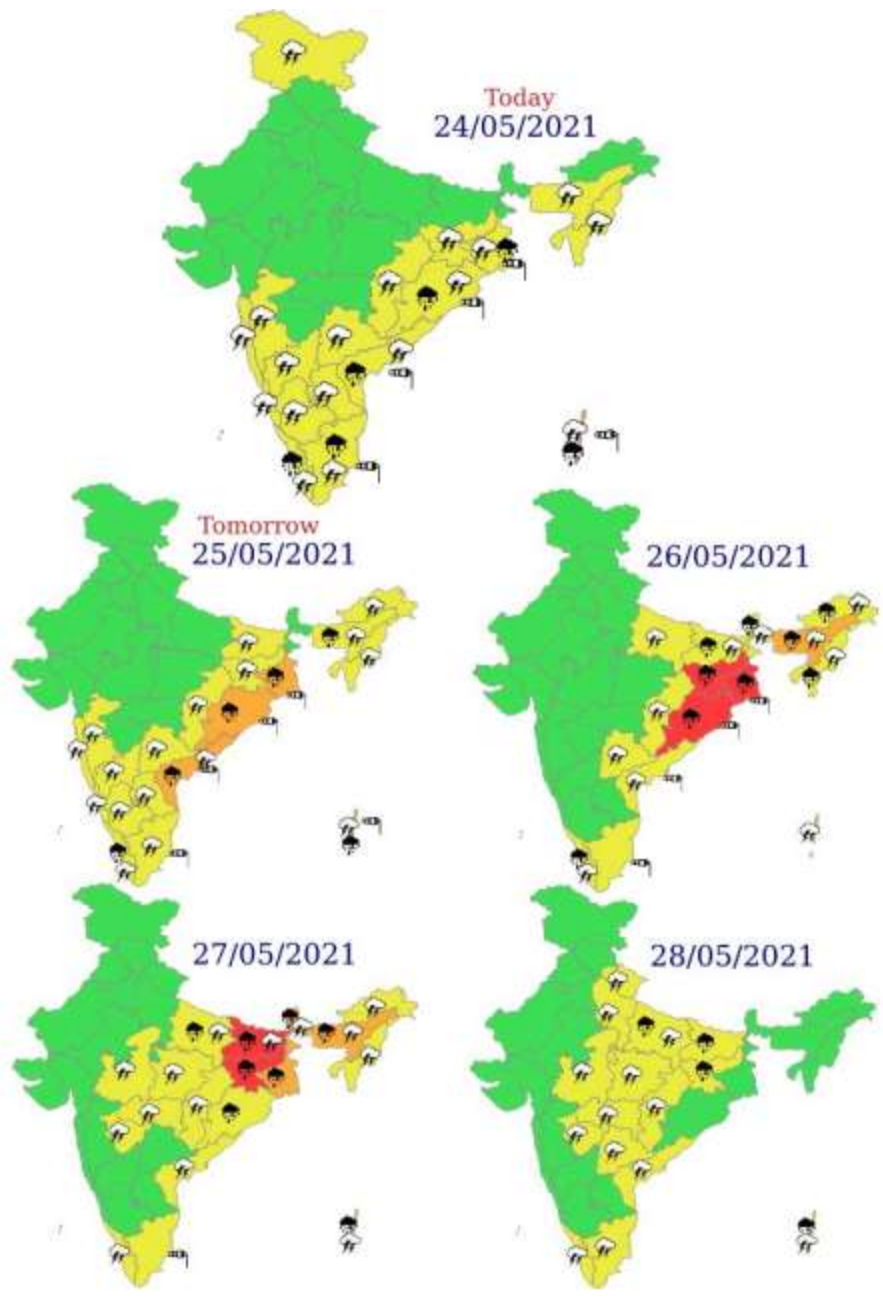

WARNING (TAKE ACTION)
ALERT (BE PREPARED)
WATCH (BE UPDATED)
NO WARNING (NO ACTION)

- Heavy Rain
- Strong Winds
- Dust Storm
- Sea State